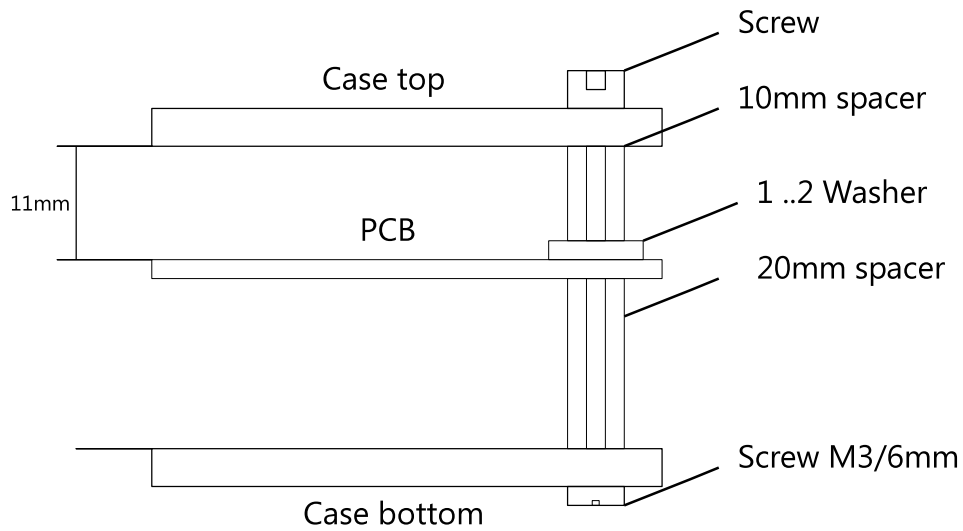

Case mounting Preen FM 2 plex case

OLED mounting Preen FM 2